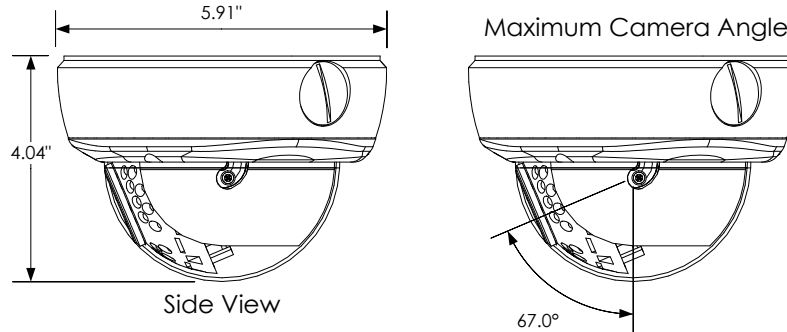

750 Series 650 TVL Analog Dome Cameras (White and Black)

DIMENSIONS

SPECIFICATIONS

Video	Image Sensor	1/3" Sony Super-HAD II CCD	
	Effective Number of Pixels	NTSC: 768(H) * 494(V)	
	Resolution	Color: 650 TVL; B/W: 670 TVL	
	Min. Illumination	Color: 0.03 Lux (50IRE, F1.2), 0.0001 Lux (Sens-Up Auto, F1.2)	B/W: 0.03 Lux (50IRE, F1.2), 0.00003 Lux (Sens-Up Auto, F1.2)
	Gamma	0.45	
	S/N Ratio	More than 52dB (AGC Off)	
	Scanning System	2:1 Interlace	
	Horizontal Sync. Frequency	NTSC: 15.734 KHz	
	Shutter Control	AUTO, OFF, A, FLK, 1/160 ~ 1/90000, X2 ~ X512.	
	BNC Video Output	1.0 Vp-p, 75 ohm	
	Day/Night Mode	Auto Programmable, Day, Night, Ext	
	ICR (IR-Cut Filter)	Yes	
	Auto Gain Control	Off, Low, Middle, High	
	Back Light Compensation	On (Level Programmable) / Off	
	Eclipse (HSBLC)	On (16 Programmable Areas) / Off	
	White Balance	ATW / PUSH / Manual / Color-Roll (Digital Line Lock)	
	WDR	Off / Low / Middle / High / Super, More than 72dB	
	Flickerless	On / Off	
	Sense-Up	Off / Auto (Up to 512X)	
3D-DNR	On (Level Programmable) / Off		
Motion Detection	On (8 Programmable Areas) / Off		

Video	Privacy Masking	On (8 Programmable Areas) / Off	
	D-Effect	Off / Mirror / V-Flip / Rotate	
	Privacy	On (8 Programmable Areas) / Off	
	Stabilizer	On / Off	
	Digital Zoom	X6.13 (Digital Pan / Tilt)	
	Line Lock	Yes	
	RS-485	PELCO-D	
	OSD	Yes	
Infrared LED	Smart IR	Yes	
	Quantity	24	
	Peak Wavelength	850 nm	
Power	Radiant Distance	80 ft.	
	Power Supply	12-30 VDC (1A) or 24 VAC (500mA) - not included	
Lens	Power Consumption	10W 830 mA	
	Size	2.8 ~ 10mm Varifocal Auto Iris Lens	
	Field of View- Horizontal	99.2 ° (W) ~ 29.5 ° (T)	
	Field of View- Vertical	73.7 ° (W) ~ 22.2 ° (T)	
Weatherproof	IP 66 Grade		
Certifications	CE, FCC, ROHS		
Net Weight	2 lbs (890 Grams)		
Dimensions	4.04" (H) x 5.91" (W)		
Operating Temperature	-40°F ~ 140°F / 80% RH *Operates to -40° when continually powered		

5-Year Limited Warranty

This camera has a 5-Year Limited Warranty. The warranty includes parts and labor repairs on all components found to be defective in material or workmanship under normal conditions of use. This warranty shall not apply to products which have been abused, modified, disassembled or improperly installed. Products to be repaired under this warranty must be returned to Snap AV or a designated service center with prior notification and an assigned return authorization number (RA).