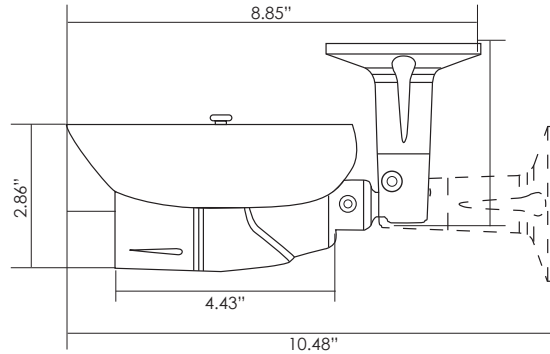

700 Series 650 TVL Analog Bullet Cameras (White and Gray)

DIMENSIONS

SPECIFICATIONS

Video	Image Sensor	1/3" Sony Super-HAD II CCD	
	Effective Number of Pixels	NTSC: 768(H) * 494(V)	
	Resolution	Color: 650 TVL; B/W: 670 TVL	
	Min. Illumination	Color: 0.03 Lux (50IRE, F1.2), 0.0001 Lux (Sens-Up Auto, F1.2)	B/W: 0.03 Lux (50IRE, F1.2), 0.00003 Lux (Sens-Up Auto, F1.2)
	Gamma	0.45	
	S/N Ratio	More than 52dB (AGC Off)	
	Scanning System	2:1 Interlace	
	Horizontal Sync. Frequency	NTSC: 15.734 KHz	PAL: 15.625 KHz
	Shutter Control	AUTO, OFF, A. FLK, 1/160 ~ 1/90000, X2 ~ X512.	
	BNC Video Output	1.0 Vp-p, 75 ohm	
	Day/Night Mode	Auto Programmable, Day, Night, Ext	
	ICR (IR-Cut Filter)	Yes	
	Auto Gain Control	Off, Low, Middle, High	
	Back Light Compensation	On (Level Programmable) / Off	
	Eclipse (HSBLC)	On (16 Programmable Areas) / Off	
	White Balance	ATW / PUSH / Manual / Color-Roll (Digital Line Lock)	
	WDR	Off / Low / Middle / High / Super, More than 72dB	
	Flickerless	On / Off	
	Sense-Up	Off / Auto (Up to 512X)	
	3D-DNR	On (Level Programmable) / Off	
	Motion Detection	On (8 Programmable Areas) / Off	
	Privacy Masking	On (8 Programmable Areas) / Off	
	D-Effect	Off / Mirror / V-Flip / Rotate	
	Privacy	On (8 Programmable Areas) / Off	
	Stabilizer	On / Off	
	Digital Zoom	X6.13 (Digital Pan / Tilt)	
	Line Lock	Yes	
	RS-485	PELCO-D	
OSD	Yes		
Smart IR	Yes		

Infrared LED	Quantity	18	
	Peak Wavelength	850 nm	
	Radiant Distance	80 ft	
Power	Power Supply	12 - 30V DC (1A) or 24V AC (500mA) - not included	
	Power Consumption	6W, 500mA	
Lens	Size	3.7 ~ 12mm Varifocal Auto Iris Lens	
	Field of View- Horizontal	76.9 ° (W) ~ 22.7 ° (T)	
	Field of View- Vertical	56.89 ° (W) ~ 17.07 ° (T)	
Weatherproof	IP 66 Grade		
Certifications	CE, FCC, ROHS		
Net Weight	.99 lb		
Dimensions	10.48 (L) * 2.86 (H) with Sun Shade and Bracket fully extended		
Operating Temperature	14°F ~ 140°F / 80% RH		

5-Year Limited Warranty

This camera has a 5-Year Limited Warranty. The warranty includes parts and labor repairs on all components found to be defective in material or workmanship under normal conditions of use. This warranty shall not apply to products which have been abused, modified, disassembled or improperly installed. Products to be repaired under this warranty must be returned to Snap AV or a designated service center with prior notification and an assigned return authorization number (RA).