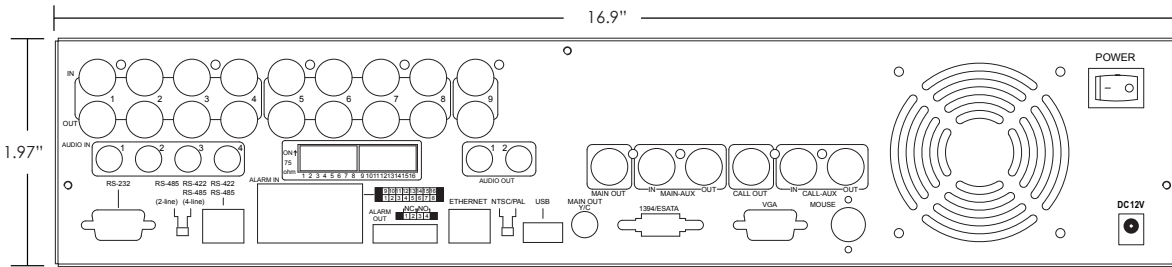

SPECIFICATIONS

WPS-300-DVR-9CH

System	Operating System	Embedded Linux
	Multi-Operation	Pentaplex - Simultaneous Live View, Record, Playback, Control, Remote Access, Backup
	Dual Stream	Yes
Video	Input	9 CH, BNC
	Video Loop Outputs	Yes - 9
	Main monitor	HDMI / VGA / BNC / S-video
	HDMI	Yes (1024 x 768 60 Hz)
	Call Monitor	Yes
	Detection	Motion / Video loss
Audio	Input / Output	4 in, 2 out
Record	Compression	H.264 Video / ADPCM Audio
	Supported Resolutions	D1 / Half D1 / CIF
	Max Record Resolution	Full D1 all channels
	Frame rate (FPS) & Resolution	NTSC – 120 / 720*480, 240 / 720*240, 270 / 360*240
	Watermark	Yes
	Mode	Continuous / Manual / Schedule / Alarm / Motion
	Motion Detection	Yes, with configurable detection area & sensitivity
	Pre-record	0 - 10 seconds
	Post-record	0 - 60 minutes
Display	Resolution	NTSC – 720*480
	Sequential Switch	User adjustable
	Split Windows	1 / 4 / 7 / 9
	Digital Zoom	X2, X4
Playback	Frame rate (FPS) / Resolution	NTSC – 120 / 720*480, 240 / 720*240, 270 / 360*240
	Search	Smart search / Date/time / Camera / Alarm / Motion / Video Loss
	Operation	Play, Fast Forward, Backward, Pause, Stop, Snapshot (Internet Explorer, iPhone, iPad, Android)
Power	Source	12V DC 8.33A (External)
	Consumption	80W Max. (with 4 hard drives)

Storage	Hard Drive	(1) 500GB SATA	
	Hard Drive Extension	Max 4 SATA connections (1 used for internal hard drive, 1 used for DVD+RW, 1 used for ESATA port) internal cable for unused SATA included - Unlimited Storage Size	
	Internal Hard Drive Bays	4 bays total (1 populated with supplied internal hard drive 1 populated with DVD+RW drive, 2 open Bays)	
	ESATA connection	1	
	USB Ports	2 (1 for mouse)	
	Internal DVD+RW drive	Yes (removable to replace with a hard drive - brackets and cover plate included)	
	Hard Drive Failure Notification	Yes (Display and Email)	
	Alarm	Contact Inputs / Relay Outputs	16 / 2 NO or NC
		Event Log	Yes (Alarm, Motion, Video Loss, System)
Network	Ethernet	1 RJ-45 10/100Mbps	
	Web	Internet Explorer 32 bit	
	OS	Windows 7, Vista, XP, and 2000	
	E-mail	Yes	
	FTP	Yes	
	Two-way Audio	Yes	
	Remote users	6	
	Remote Devices	PC / iPhone / iPod / iPad native / Android / Smartphone / PDA (WAP)	
Control	IR	IR sensor on front	
	RS-485 / RS-232	1 RS-485 for PTZ, 1 RS-232 for Control	
Setup	Local	Remote Control, USB mouse	
	Remote	Internet Explorer 32 bit	
	Multi-lingual	Yes	
Reliability	Watch Dog Timer	Yes	
	System Recovery	Auto-Power on after power loss	
Security		Multi-level password (3 levels, up to 18 accounts)	
Weights & Measures	Dimension	16.9" x 12.9" x 3.4" (w/o Rack Ears)	
	Rack Mount	Yes - 2U (rack ears included)	
	Weight	11 lbs (w/o hard drives)	
Accessories		USB Mouse, Power Cord, Remote Control, (1) set of Rack Ears, (1) set of Hard Drive rails, Spare Dust Filter, DVDRW Blank Cover Plate, Batteries, Screw for additional hard drives, Quick Start Guide, CD (Manual, Application Notes)	

WIREFATH
SURVEILLANCE